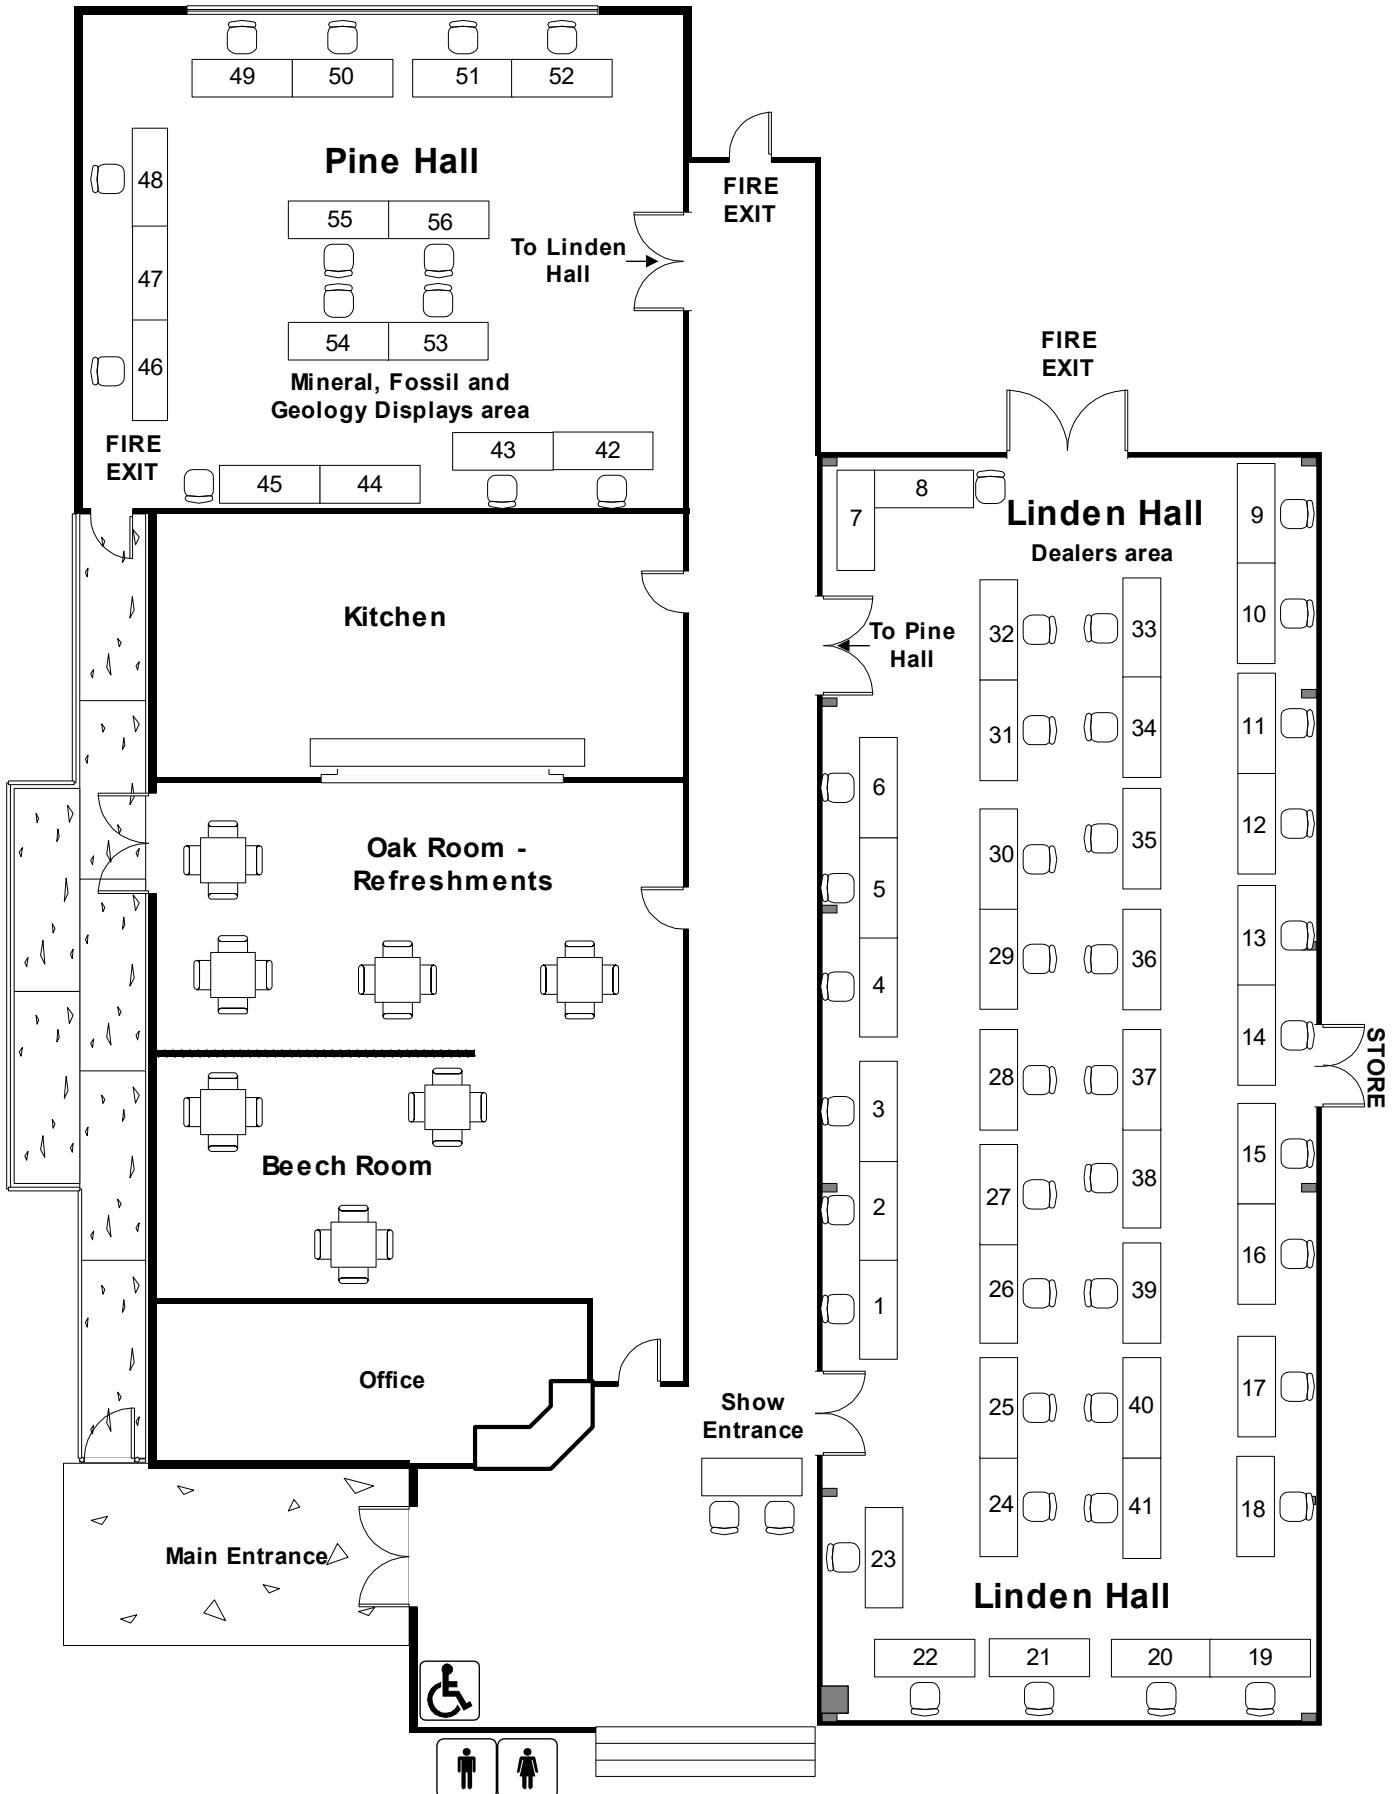

Hampshire Mineral & Fossil Show

2016 Show Plan & Table Numbers

Hampshire Mineral & Fossil Show

Exhibitors' Table Numbers

Trade Tables in the Linden Hall

Table	Exhibitor	Subject & Contact Details
1 - 3	Down To Earth Geol. Supplies.....	High quality affordable fossils, minerals, geological books and maps. www.bigfossil.com 01452-714945
4 - 6	Broadstone Minerals.....	Suppliers of quality worldwide mineral specimens. www.broadstoneminerals.com. 01202-696523
7 - 8	M H Minerals	Mineral sales.
9 - 10	UK Fossils.....	Online fossil shop. www.ukfossilsforsale.com. 01454-859924
11 - 12	John Cooper's Books.....	Second hand earth sciences books. 020-8777-0249
13 - 14	Richard Tayler Minerals.....	Rare species of minerals and rocks plus display minerals. www.richardtaylor.co.uk. 01932-862340
15	Transatlantic Minerals.....	UK & international minerals. 07881-821626
16 - 17	Rob Rider.....	Minerals and fossils.
18	Napier Jewellery, Stones & Beads	Handmade jewellery from semi-precious stones. 01202-482901
19 - 20	Ralph Sutcliffe Minerals.....	Specialising in British mineral specimens. www.ralphsutcliffeminerals.co.uk. 07950-268022
21	Chris Drury.....	Mineral and fossil specimens
22	The Rock Gallery.....	Minerals, rocks and fossils. www.therockgallery.co.uk. 07512 156579
23	Aeroliths.....	Meteorites from around the world. 01202-887084
24 - 25	MMM.....	Mining, minerals and memorabilia. www.mmmuk.co.uk. 01736-762162
26 - 27	James' Fossils & Minerals.....	Fossils, minerals, geological specimens, books & prints.
28	Mark Varah.....	Specialist fossils.
29 - 30	Dr. Quartz.....	Minerals, fossils and stone gifts. 07923-415883
31 - 32	Stonechat.....	Minerals, fossils, crystals, gemstone gifts and jewellery. www.stonechat.co.uk. 01954-252063
33 - 34	Earth's Wonders.....	Minerals from around the world. 07786-634674
35 - 36	Dr. Dinosaur.....	Fossils, minerals and dinosaur memorabilia. 020-8882-2606
37 - 38	Mike's Minerals & Fossils.....	Retailer of worldwide minerals and fossils. www.fossil-zone.co.uk 01297-444967
39	Simon Rox.....	Minerals, fossils, jewellery & meteorites.
40 - 41	Palaeo Jo's.....	Fossils, minerals & handcrafted jewellery. www.palaeojos.com. 01234-721314

Display Tables in the Pine Hall

Table	Display	Subject & Contact Details
42 - 43	SMFS.....	Displays by members of Southampton Mineral & Fossil Society.
44 - 45	Dorset Geologists' Association.....	Display promoting Dorset Geology and the fieldwork of the local group. www.dorsetgeologistsassociation.com
46 - 48	Dinosaur Isle.....	A display of IOW fossils from Dinosaur Isle, Britain's first purpose-built dinosaur museum. http://www.dinosaurisle.com
49 - 50	SMFS.....	Displays by members of Southampton Mineral & Fossil Society.
51 - 52	Hampshire Cultural Trust.....	A display of material from the county's geological collections and information on the Hampshire Cultural Trust who manage the counties collections and museums. https://hampshireculturaltrust.org.uk/
53 - 54	J. W. Thomas specimen sales.....	Selling of surplus specimens from personal collection.
55	Ben Dye.....	Disposing of collection duplicates at very reasonable prices.
56	Michael Saunders.....	Fossil sales.

All of the displays are manned by people who will be happy to help with the identification of any minerals or fossils that you may have found. Please bring them along.